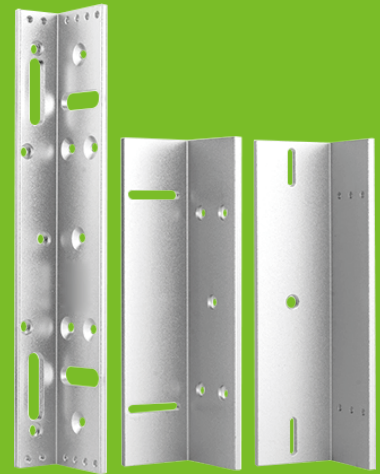

LZ Bracket Is For Inward Door

LB-800 + ZB-800

Specifications

Material Selection	High Strength Aluminum, Sandblast Finished
Suitable for Door	In-swing Door
Opening Mode	90° Degrees Door
Finished for Shell	Anodized aluminum

Dimensions